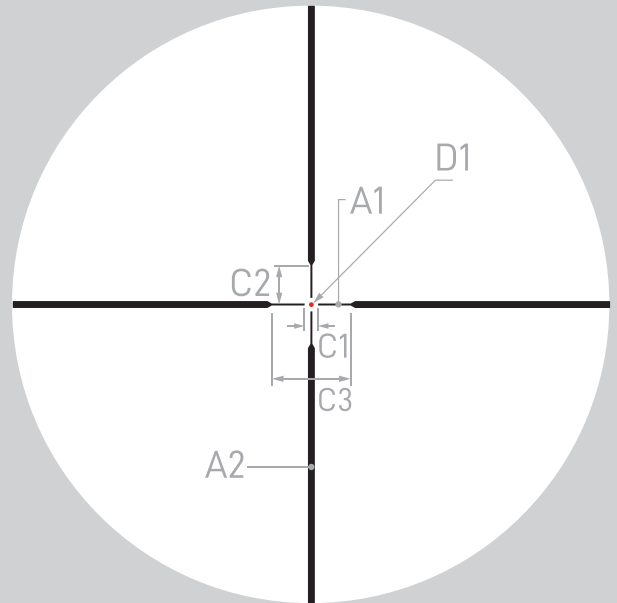

AHMC SFP IR MOA

Argos HMR Riflescope

SECOND FOCAL PLANE

RETICLE MANUAL

THE ATHLON® AHMC SFP IR MOA RETICLE

AHMC SFP IR MOA is a traditional hunting style reticle with an illuminated center-dot. The outside crosshair is bold, and prominently stands out against backgrounds that are tough to differentiate. It tapers down to a fine crosshair with a floating center-dot to reduce target obstruction, while drawing your eye to the center of the reticle.

For 2-12x42 reticle subtension is valid at 12x.
For 4-20x50 reticle subtension is valid at 20x.

Application: Hunting and Tactical

SUBTENSIONS IN MOA

A1	A2	C1
0.25	0.9	2
C2	C3	D1
6.5	13	0.7

THE ATHLON GOLD MEDAL LIFETIME WARRANTY*