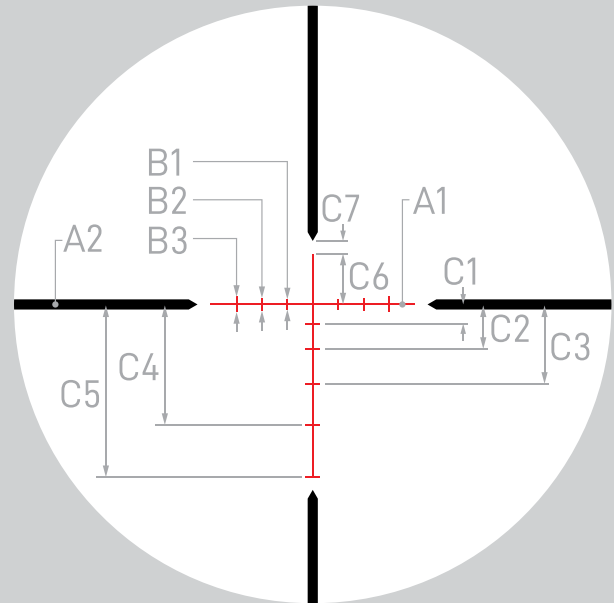

THE ATHLON® BDC 600A IR RETICLE

BDC 600A IR reticle can be used effectively with a variety of firearms giving your accurate ranges and reference marks which can be used to compensate for bullet drift in windy conditions or range distances. The user can sight in at 100 yards on any magnification setting, but for the ballistic reticle feature to function properly, the scope's magnification must be set to the correct power.

For 2.5-15x50 reticle subtension is valid at 15x.

Application: Precision Mid Range Shooting for both Tactical and Hunting

SUBTENSIONS IN MOA

A1	A2	B1	B2	B3	C1
0.15	0.6	0.8	1	1.2	1.5
C2	C3	C4	C5	C6	C7
3.5	6.25	9.5	13.6	4	1