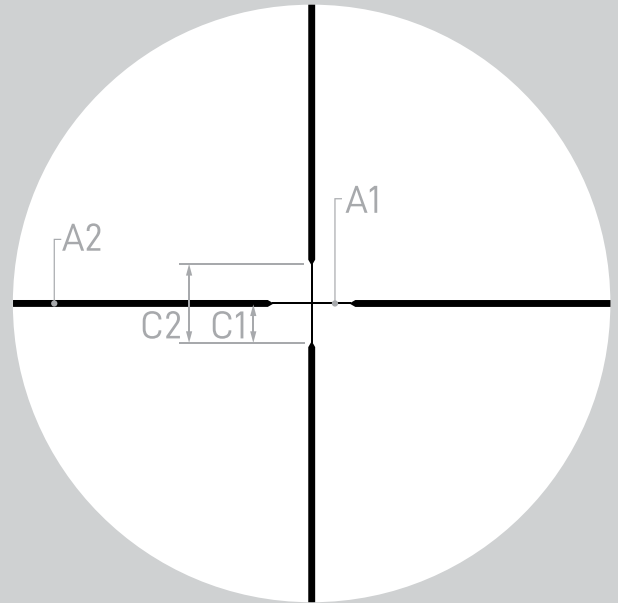

ATHLON
RIDICULOUSLY GOOD OPTICS

CENTER X

Talos Rifle Scope

SECOND FOCAL PLANE

RETICLE MANUAL

THE ATHLON® CENTER X RETICLE

Center X Reticle is a perfect choice for shooters wishing to have a clear field of view with a more traditional cross-hair. The Center X reticle allows shooters to quickly view their target while maintaining one distinct aiming point on their reticle. The heavy posts stand out nicely against cover and in twilight conditions, pointing boldly to the intersection.

For 3-12x40 reticle subtension is valid at 12x.

Application: Hunting

SUBTENSIONS IN MOA

A1	A2
0.18	0.7
C1	C2
4.5	9

THE ATHLON GOLD MEDAL LIFETIME WARRANTY*

Demand the most from your equipment. When things go unexpectedly or accidents happen, rest assured, Athlon Optics carry a lifetime transferable warranty. Athlon guarantees to repair or replace your product if damaged through normal use. No charge; No receipt; No Registration required.