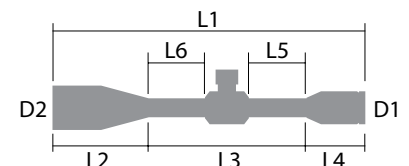

SPECS

Power	3-18X
Obj. Lens	50 mm
Tube Size	34 mm
Turrets	Exposed / Locking
Eye Relief	3.74"
FoV @100Y	39.2-6.65 ft
Click Value	0.1 MOA
Adjustment Per Rotation	25 MOA
Total Elevation Adjustment	110 MOA
Total Windage Adjustment	80 MOA
Parallax Adjustment	Side Focus 10yds-∞
Purging Material	Argon
Weight	31.4 oz

DIMENSIONS

L1	L2	L3	L4	L5	L6	D1	D2
14.2"	4.2"	6.6"	3.4"	2.6"	2.5"	1.83"	2.25"

**SHARP, TIGHT
AND PRICED
JUST RIGHT!**