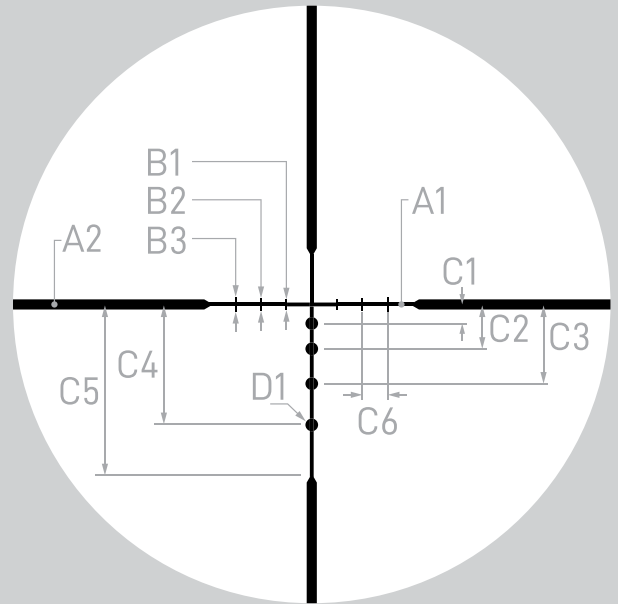

THE ATHLON® BDC 600 RETICLE

BDC 600 reticle can be used effectively with a variety of firearms giving you accurate ranges and reference marks which can be used to compensate for bullet drift in windy conditions or range distances.

For 2-12x42 reticle subtension is valid at 12x.

Application: Hunting and Tactical

SUBTENSIONS IN MOA

A1	A2	B1	B2	B3	C1
0.3	0.8	0.8	1	1.2	1.5
C2	C3	C4	C5	C6	D1
3.5	6.25	9.5	13.6	2	1