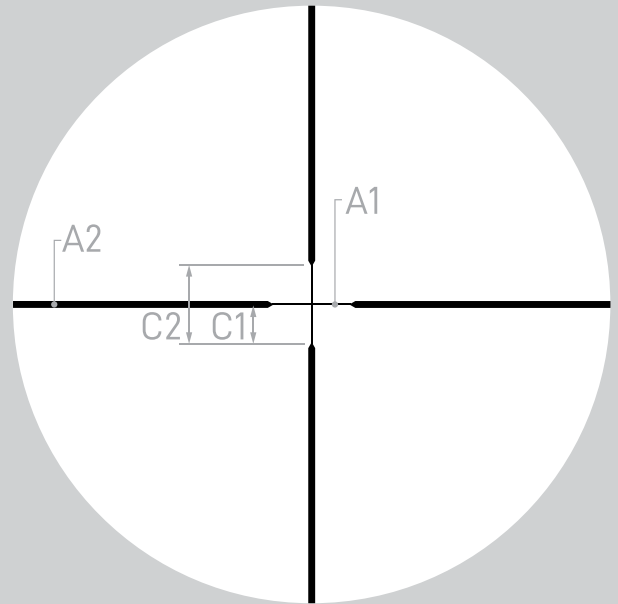

THE ATHLON® CENTER X RETICLE

Center X Reticle is a perfect choice for shooters wishing to have a clear field of view with a more traditional cross-hair. The Center X reticle allows shooters to quickly view their target while maintaining one distinct aiming point on their reticle. The heavy posts stand out nicely against cover and in twilight conditions, pointing boldly to the intersection.

For 3-9x40 reticle subtension is valid at 9x.

For 4-12x40 reticle subtension is valid at 12x.

For 6-18x44 reticle subtension is valid at 18x.

Application: Hunting

SUBTENSIONS IN MOA

A1	A2
0.18	0.7
C1	C2
4.5	9