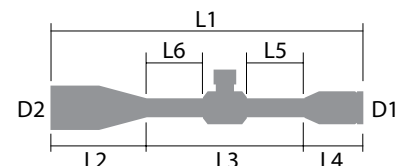

SPECS

Power	4.5-29X
Obj. Lens	56 mm
Tube Size	34 mm
Turrets	Exposed
Eye Relief	3.6-3.8"
FoV @100Y	24.8-3.83 ft
Click Value	0.1 MIL
Adjustment Per Rotation	10 MIL
Total Elevation Adjustment	32 MIL
Total Windage Adjustment	18 MIL
Parallax Adjustment	Side Focus 25yds-∞
Purging Material	Argon
Weight	35.8 oz

DIMENSIONS

L1	L2	L3	L4	L5	L6	D1	D2
14.4"	4.1"	6.4"	3.9"	2.6"	2.1"	1.8"	2.6"

**SHARP, TIGHT
AND PRICED
JUST RIGHT!**