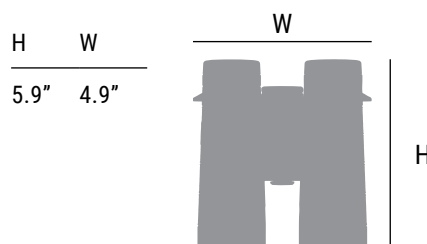

BAK4 PRISMS

High Density BAK-4 prisms produce a sharp, round exit pupil ultimately delivering higher light transmission and clarity to the edge of the image.

WATERPROOF

Regardless of how heavy the rain is coming down or an accidental drop in the water, this sealed and gas-purged optic will remain waterproof.

ALL FEATURES

FULLY MULTI-COATED LENSES
BAK4 PRISMS
LONG EYE RELIEF
CLOSE FOCUS
TWIST UP EYECUPS
WATERPROOF

SPECS

Power	10X
Obj. Lens	42 mm
Eye Relief	16.1 mm
FoV Angular	5.9°
FoV ft @1000Y	309 ft
FoV m @1000M	103 m
Close Focus	13.1 ft
Interpupillary Distance	56-72 mm
Weight	21 oz

DIMENSIONS

SHARP, TIGHT
AND PRICED
JUST RIGHT!