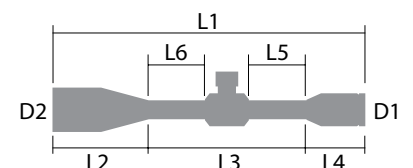

SPECS

Power	6-24X
Obj. Lens	56 mm
Tube Size	30 mm
Turrets	Exposed / Locking Windage
Eye Relief	3.7"
FoV @100Y	19.9-5.12 ft
Click Value	0.25 MOA
Adjustment Per Rotation	25 MOA
Total Elevation Adjustment	70 MOA
Total Windage Adjustment	70 MOA
Parallax Adjustment	Side Focus 10yds-∞
Purging Material	Argon
Weight	32.3 oz

DIMENSIONS

L1	L2	L3	L4	L5	L6	D1	D2
14.4"	4.8"	6.0"	3.6"	2.5"	2.1"	1.8"	2.5"

**SHARP, TIGHT
AND PRICED
JUST RIGHT!**