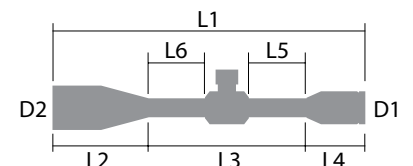

SPECS

Power	6-24X
Obj. Lens	56 mm
Tube Size	30 mm
Turrets	Exposed / Locking Windage
Eye Relief	3.7"
FoV @100Y	19.9-5.12 ft
Click Value	0.1 MIL
Adjustment Per Rotation	10 MIL
Total Elevation Adjustment	20 MIL
Total Windage Adjustment	20 MIL
Parallax Adjustment	Side Focus 10yds-∞
Purging Material	Argon
Weight	32.3 oz

DIMENSIONS

L1	L2	L3	L4	L5	L6	D1	D2
14.4"	4.8"	6.0"	3.6"	2.5"	2.1"	1.8"	2.5"

**SHARP, TIGHT
AND PRICED
JUST RIGHT!**