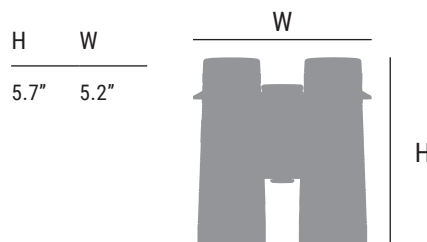

SPECS

Power	10X
Obj. Lens	42 mm
Eye Relief	15.2 mm
FoV Angular	6.5°
FoV ft @1000Y	341 ft
FoV m @1000M	115 m
Close Focus	8.2 ft
Interpupillary Distance	57-74 mm
Weight	25 oz

DIMENSIONS

**SHARP, TIGHT
AND PRICED
JUST RIGHT!**