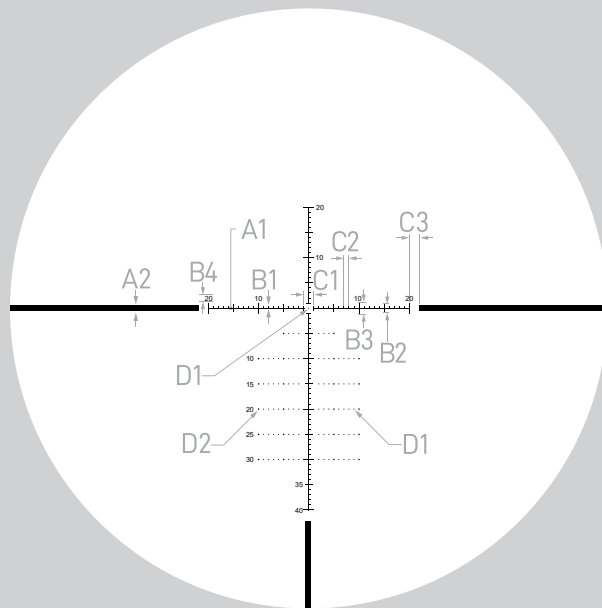

ATHLON
RIDICULOUSLY GOOD OPTICS

AHLR1 MOA

Forerunner 6-24x50 Riflescope

FIRST FOCAL PLANE

RETICLE MANUAL

THE ATHLON® AHLR1 MOA RETICLE

The AHLR1 reticle features an unobstructed upper 1/3rd, providing a clear area to assess targets and game. Consolidated windage and elevation hold-over subtensions in the lower half can be used to compensate for wind drift or holdovers for extended ranges.

For 6-24x50 reticle subtension is valid at 24x.

Application: Hunting and Tactical

3x

SUBTENSIONS IN MOA

A1	A2	B1	B2	B3	B4
0.14	1	0.5	1.5	2	1
C1	C2	C3	D1	D2	
2	1	2	0.2	0.3	

THE ATHLON GOLD MEDAL LIFETIME WARRANTY*