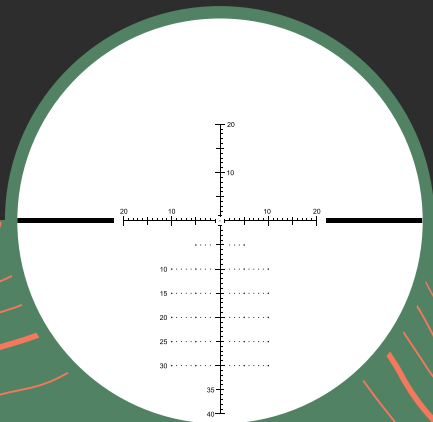

ATHLON
RIDICULOUSLY GOOD OPTICS

AHLR1 MOA

Forerunner 6-24x50 Riflescope

FIRST FOCAL PLANE

RETICLE MANUAL

THE ATHLON® AHLR1 MOA RETICLE

The AHLR1 reticle features an unobstructed upper 1/3rd, providing a clear area to assess targets and game. Consolidated windage and elevation hold-over subtensions in the lower half can be used to compensate for wind drift or holdovers for extended ranges.

For 6-24x50 reticle subtension is valid at 24x.

Application: Hunting and Tactical

3x

SUBTENSIONS IN MOA

A1	A2	B1	B2	B3	B4
0.14	1	0.5	1.5	2	1
C1	C2	C3	D1	D2	
2	1	2	0.2	0.3	

THE ATHLON GOLD MEDAL LIFETIME WARRANTY*