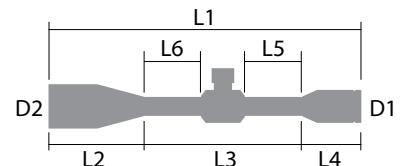

SPECS

Power	6-24X
Obj. Lens	50 mm
Tube Size	30 mm
Turrets	Capped
Eye Relief	3.3"
FoV @100Y	16.7-4.5 ft
Click Value	0.25 MOA
Adjustment Per Rotation	15 MOA
Total Elevation Adjustment	60 MOA
Total Windage Adjustment	60 MOA
Parallax Adjustment	Side Focus 10yds-∞
Purging Material	Argon
Weight	30.3 oz

DIMENSIONS

L1	L2	L3	L4	L5	L6	D1	D2
14.1"	4.2"	6.2"	3.7"	2"	2.1"	1.8"	2.2"

**SHARP, TIGHT
AND PRICED
JUST RIGHT!**