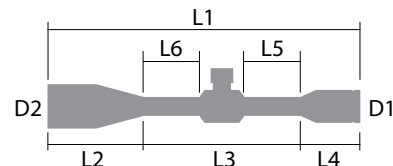

## SPECS

Power	6-24X
Obj. Lens	50 mm
Tube Size	30 mm
Turrets	Capped
Eye Relief	3.3"
FoV @100Y	16.7-4.5 ft
Click Value	0.1 MIL
Adjustment Per Rotation	6 MIL
Total Elevation Adjustment	18 MIL
Total Windage Adjustment	18 MIL
Parallax Adjustment	Side Focus 10yds-∞
Purging Material	Argon
Weight	30.3 oz

## DIMENSIONS

L1	L2	L3	L4	L5	L6	D1	D2
14.1"	4.2"	6.2"	3.7"	2"	2.1"	1.8"	2.2"

**SHARP, TIGHT  
AND PRICED  
JUST RIGHT!**