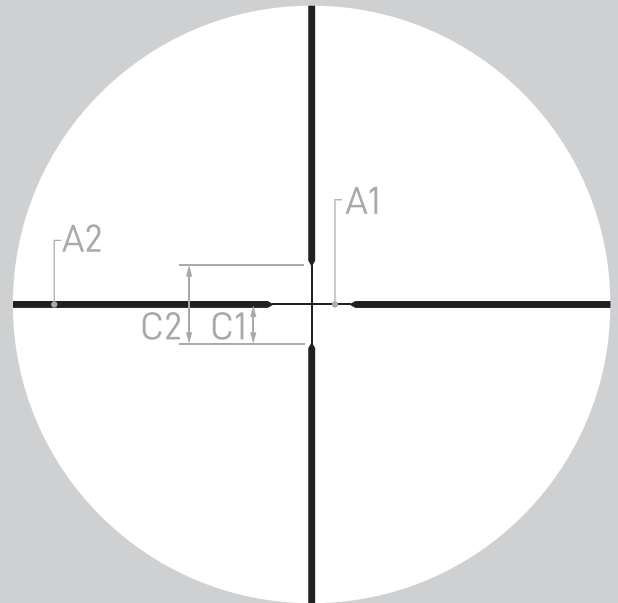

THE ATHLON® CENTER X RETICLE

Center X Reticle is a perfect choice for shooters wishing to have a clear field of view with a more traditional cross-hair. The Center X reticle allows shooters to quickly view their target while maintaining one distinct aiming point on their reticle. The heavy posts stand out nicely against cover and in twilight conditions, pointing boldly to the intersection.

For 3-9x40 reticle subtension is valid at 9x.

Application: Hunting

SUBTENSIONS IN MOA

A1	A2
0.18	0.7
C1	C2
4.5	9