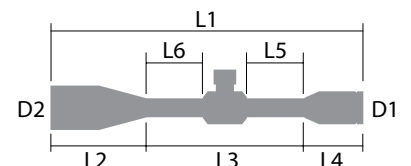

SPECS

Power	4.5-30X
Obj. Lens	56 mm
Tube Size	34 mm
Turrets	Exposed / Locking
Eye Relief	3.9"
FoV @100Y	24.5-3.75 ft
Click Value	0.25 MOA
Adjustment Per Rotation	25 MOA
Total Elevation Adjustment	110 MOA
Total Windage Adjustment	110 MOA
Parallax Adjustment	Side Focus 25yds-∞
Purging Material	Argon
Weight	36.8 oz

DIMENSIONS

L1	L2	L3	L4	L5	L6	D1	D2
15.3"	5.0"	6.6"	3.7"	2.7"	2.3"	1.83"	2.5"

**SHARP, TIGHT
AND PRICED
JUST RIGHT!**