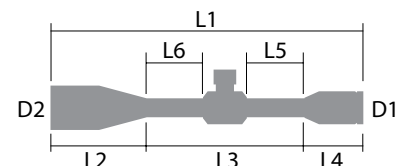

SPECS

Power	4.5-30X
Obj. Lens	56 mm
Tube Size	34 mm
Turrets	Exposed / Locking
Eye Relief	3.9"
FoV @100Y	24.5-3.75 ft
Click Value	0.1 MIL
Adjustment Per Rotation	10 MIL
Total Elevation Adjustment	32 MIL
Total Windage Adjustment	32 MIL
Parallax Adjustment	Side Focus 25yds-∞
Purging Material	Argon
Weight	36.8 oz

DIMENSIONS

L1	L2	L3	L4	L5	L6	D1	D2
15.3"	5.0"	6.6"	3.7"	2.7"	2.3"	1.83"	2.5"

**SHARP, TIGHT
AND PRICED
JUST RIGHT!**