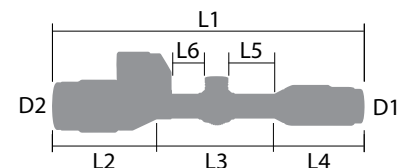

#### RETICLE COLOR OPTIONS

PRODUCT	MODEL	RETICLE	SKU#	PAGE
CRONUS ATS PRO THERMAL SCOPE	35L-400	5 MOA RETICLES 5 MIL RETICLES	210136	2/2

THERMAL SENSOR	400 x 300 @12µm			
NETD	≤25mK @ 77°F/25°C			
DISPLAY RESOLUTION / REFRESH RATE	1440 x 1080 / 50 Hz			
DISPLAY	0.49" OLED			
LENS SYSTEM	35 mm F1.0			
FIELD OF VIEW	7.8° x 5.9°			
BASE MAGNIFICATION	3.3X			
COMBINED MAGNIFICATION	13.2X			
EYE RELIEF	1.9"			
DETECTION RANGE	2620 Yds			
RECOGNITION RANGE	1090 Yds			
COLOR PALETTES	White Hot, Black Hot, Red Hot, Green Hot, Iron Red, Blue Hot, Sepia			
RETICLE	10 Built-in Reticles (5 MOA, 5 MIL)			
RETICLE ADJUSTMENT	Digital			
DISTANCE MEASUREMENT	Laser Ranging 10 - 1600 (±1) Yards			
VIDEO RECORD / SNAPSHOT	1440 x 1080			
BUILT-IN MEMORY	128 GB			
WI-FI CONNECTION	Yes			
STANDBY MODE	Yes			
BATTERY	1 Built-in Battery, and 2 Spare External Batteries			
BATTERY LIFE	≥ 10 h			
EXTERNAL POWER	5V2A Adapter (USB Type-C)			
WORKING TEMPERATURE	-22°F to 122°F / -30°C to 50°C			
WATERPROOF	IP67			
WEIGHT	41.3 oz			
ZEROING PROFILES	10			

### DETAILED DIMENSIONS

L1	L2	L3	L4	L5	L6	D1	D2
14.3"	5.1"	5"	4.2"	1.9"	1.3"	1.75"	2.35"

**SHARP, TIGHT  
AND PRICED  
JUST RIGHT!**