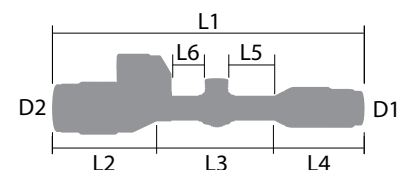

RETICLES

MOA RETICLES

MIL RETICLES

SHARP, TIGHT
AND PRICED
JUST RIGHT!

RETICLE COLOR OPTIONS

PRODUCT	MODEL	RETICLE	SKU#	PAGE
CRONUS ATS PRO THERMAL SCOPE	50L-640	5 MOA RETICLES 5 MIL RETICLES	210137	2/2
THERMAL SENSOR	640 x 480 @12µm			
NETD	≤20mK @ 77°F/25°C			
DISPLAY RESOLUTION / REFRESH RATE	1440 x 1080 / 50 Hz			
DISPLAY	0.49" OLED			
LENS SYSTEM	50 mm F1.0			
FIELD OF VIEW	8.8° x 6.6°			
BASE MAGNIFICATION	2.95X			
COMBINED MAGNIFICATION	23.6X			
EYE RELIEF	1.9"			
DETECTION RANGE	2620 Yds			
RECOGNITION RANGE	1090 Yds			
COLOR PALETTES	White Hot, Black Hot, Red Hot, Green Hot, Iron Red, Blue Hot, Sepia			
RETICLE	10 Built-in Reticles (5 MOA, 5 MIL)			
RETICLE ADJUSTMENT	Digital			
DISTANCE MEASUREMENT	Laser Ranging 10 - 1600 (±1) Yards			
VIDEO RECORD / SNAPSHOT	1440 x 1080			
BUILT-IN MEMORY	128 GB			
WI-FI CONNECTION	Yes			
STANDBY MODE	Yes			
BATTERY	1 Built-in Battery, and 2 Spare External Batteries			
BATTERY LIFE	≥ 10 h			
EXTERNAL POWER	5V2A Adapter (USB Type-C)			
WORKING TEMPERATURE	-22°F to 122°F / -30°C to 50°C			
WATERPROOF	IP67			
WEIGHT	42.3 oz			
ZEROING PROFILES	10			

DETAILED DIMENSIONS

L1	L2	L3	L4	L5	L6	D1	D2
14.7"	5.5"	5"	4.2"	1.9"	1.3"	1.75"	2.35"

**SHARP, TIGHT
AND PRICED
JUST RIGHT!**