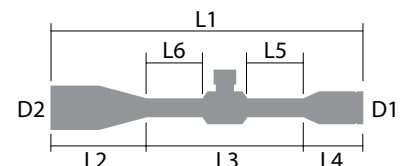

SPECS

Power	15-60X
Obj. Lens	56 mm
Tube Size	30 mm
Turrets	Exposed / Locking Windage
Eye Relief	3.7"
FoV @100Y	7.84-1.94 ft
Click Value	0.125MOA
Adjustment Per Rotation	10 MOA
Total Elevation Adjustment	56 MOA
Total Windage Adjustment	56 MOA
Parallax Adjustment	Side Focus 10yds-∞
Purging Material	Argon
Weight	38.4 oz

DIMENSIONS

L1	L2	L3	L4	L5	L6	D1	D2
15.9"	7.3"	5.6"	3.0"	1.6"	2.25"	1.8"	2.5"

**SHARP, TIGHT
AND PRICED
JUST RIGHT!**