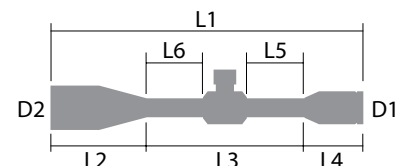

SPECS

Power	5-30x
Obj. Lens	56 mm
Tube Size	34 mm
Turrets	Exposed E / Capped W
Eye Relief	3.54"
FoV @100Y	23.3-3.9 ft
Click Value	0.25 MOA
Adjustment Per Rotation	25 MOA
Total Elevation Adjustment	100 MOA
Total Windage Adjustment	70 MOA
Parallax Adjustment	Side Focus 20yds-∞
Purging Material	Argon
Weight	30 oz

DIMENSIONS

L1	L2	L3	L4	L5	L6	D1	D2
15.3"	4.8"	6.8"	3.7"	2.7"	2.36"	1.83"	2.5"

**SHARP, TIGHT
AND PRICED
JUST RIGHT!**