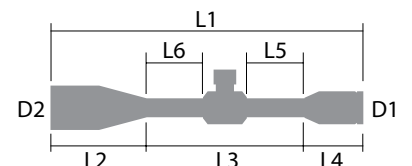

SPECS

Power	5-30x
Obj. Lens	56 mm
Tube Size	34 mm
Turrets	Exposed E / Capped W
Eye Relief	3.54"
FoV @100Y	23.3-3.9 ft
Click Value	0.1 MIL
Adjustment Per Rotation	10 MIL
Total Elevation Adjustment	30 MIL
Total Windage Adjustment	23 MIL
Parallax Adjustment	Side Focus 20yds-∞
Purging Material	Argon
Weight	30 oz

DIMENSIONS

L1	L2	L3	L4	L5	L6	D1	D2
15.3"	4.8"	6.8"	3.7"	2.7"	2.36"	1.83"	2.5"

**SHARP, TIGHT
AND PRICED
JUST RIGHT!**