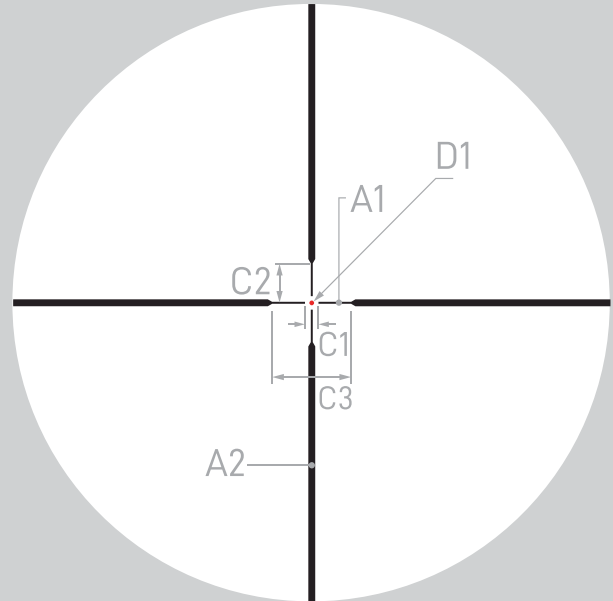

AHMC SFP IR MOA

Neos HMR Riflescope

SECOND FOCAL PLANE

RETICLE MANUAL

THE ATHLON® AHMC SFP IR MOA RETICLE

AHMC SFP IR MOA is a traditional hunting style reticle with an illuminated center-dot. The outside crosshair is bold, and prominently stands out against backgrounds that are tough to differentiate. It tapers down to a fine crosshair with a floating center-dot to reduce target obstruction, while drawing your eye to the center of the reticle.

For 3-9x50 reticle subtension is valid at 9x.

Application: Hunting and Tactical

SUBTENSIONS IN MOA

A1	A2	C1
0.25	0.9	2
C2	C3	D1
6.5	13	0.7

THE ATHLON GOLD MEDAL LIFETIME WARRANTY*

Demand the most from your equipment. When things go unexpectedly or accidents happen, rest assured, Athlon Optics carry a lifetime transferable warranty. Athlon guarantees to repair or replace your product if damaged through normal use. No charge; No receipt; No Registration required.