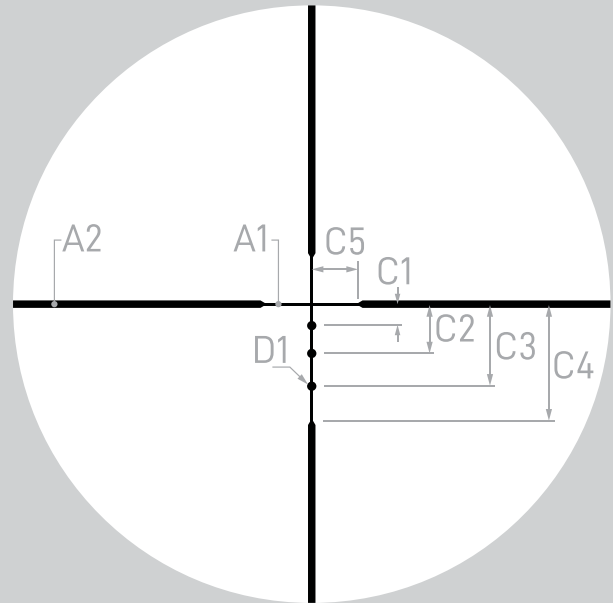

THE ATHLON® BDC 22 RIMFIRE RETICLE

BDC 22 Rimfire reticle was designed specifically for rimfire. This reticle allows shooters to compensate for bullet drop at extended shooting distances. When using a .22 LR with a muzzle velocity of approximately 1,250 feet per second, this reticle is designed to be zeroed at 50 yards, providing bullet drop compensation for 75, 100, 125 and 150 yards.

For 3-9x40 reticle subtension is valid at 9x.

For 4-12x40 reticle subtension is valid at 12x.

Application: Hunting

SUBTENSIONS IN MOA

A1	A2	C1	C2
0.35	0.8	2.3	5.3
C3	C4	C5	D1
8.8	12.5	5	1