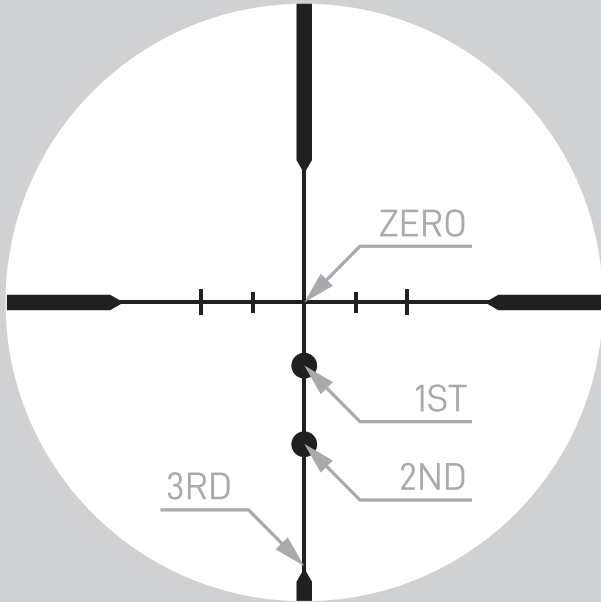

ATHLON
RIDICULOUSLY GOOD OPTICS

BDC 250 Muzzleloader

Neos HMR Riflescope

SECOND FOCAL PLANE

RETICLE MANUAL

THE ATHLON® BDC 250 Muzzleloader RETICLE

BDC 250 Muzzleloader was designed to deliver a high level of confidence at extended targets that can be used with today's most popular muzzle loader rounds.

3-9x40: A2=0.6

The supplied information is based on velocity estimates with the listed powder, charge weights, and bullet weights with a 2" scope height. This reticle will work for a variety of other loads not listed here as well. These are not recommended loads. Use caution and refer to your firearm manufacturer to verify these are compatible with your firearm.