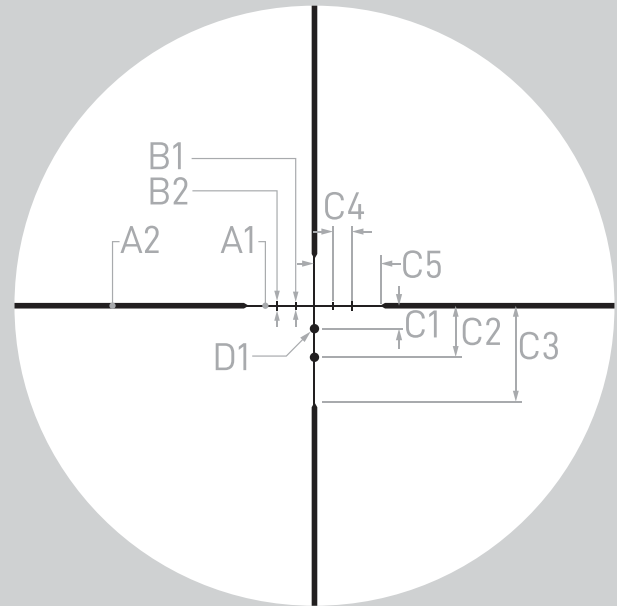

THE ATHLON® BDC 250 Muzzleloader RETICLE

BDC 250 Muzzleloader was designed to deliver a high level of confidence at extended targets that can be used with today's most popular muzzle loader rounds.

For 2-7x32 reticle subtension is valid at 7x.

For 3-9x40 reticle subtension is valid at 9x.

Application: Hunting

SUBTENSIONS IN MOA

A1	A2	B1	B2	C1
0.35	0.55*	0.8	1	2.45
C2	C3	C4	C5	D1
5.5	9.3	2	6	1.2

*2-7x32: use table above

3-9x40: A2=0.6