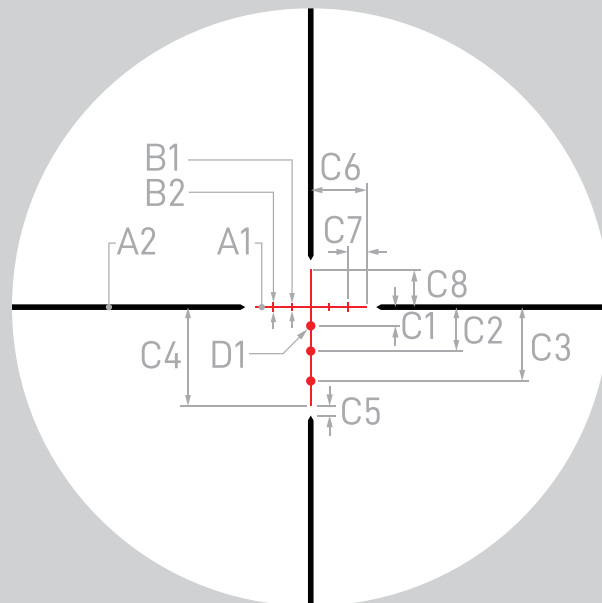

THE ATHLON® BDC 300 Straight-wall IR RETICLE

BDC 300 Straight-wall IR was designed to deliver a high level of confidence at extended targets that can be used with today's most popular straight-wall cartridges.

For 3-9x40 reticle subtension is valid at 9x.

Application: Hunting

SUBTENSIONS IN MOA

A1	A2	B1	B2	C1	C2	C3
0.15	0.6	0.8	1	2	4.7	7.9
C4	C5	C6	C7	C8	D1	
10.6	1	6	2	4	1.2