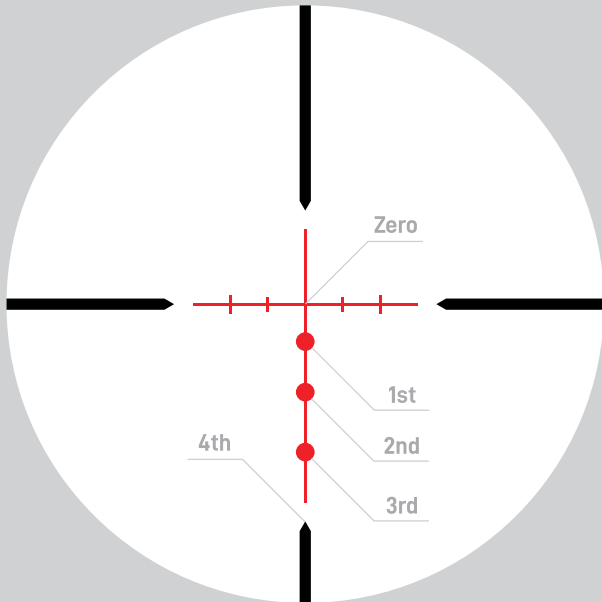

ATHLON
RIDICULOUSLY GOOD OPTICS

BDC 300 Straight-wall IR

Neos HMR Riflescope

SECOND FOCAL PLANE

RETICLE MANUAL

THE ATHLON® BDC 300 Straight-wall IR RETICLE

BDC 300 Straight-wall IR was designed to deliver a high level of confidence at extended targets that can be used with today's most popular straight-wall cartridges.

For 3-9x40 reticle subtension is valid at 9x.

Application: Hunting

SUBTENSIONS IN MOA

A1	A2	B1	B2	C1	C2	C3
0.15	0.6	0.8	1	2	4.7	7.9
C4	C5	C6	C7	C8	D1	
10.6	1	6	2	4	1.2	

The following was used for all load calculations:
 Magnification Setting: 9X
 Scope Height: 2"