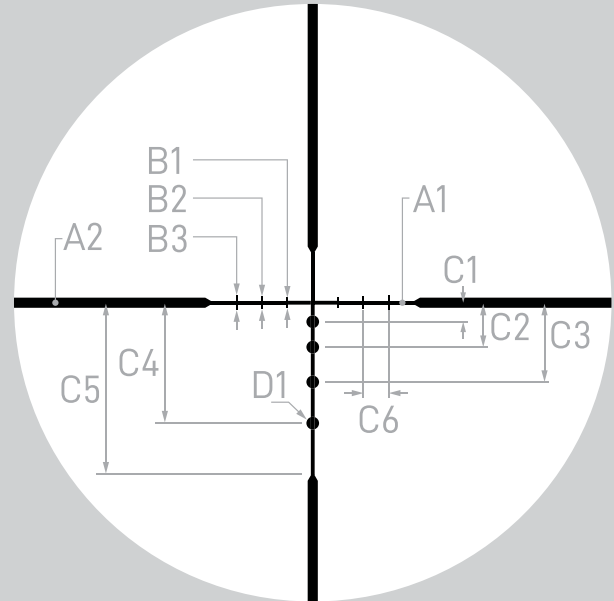

## THE ATHLON® BDC 600 RETICLE

Athlon's BDC 600 reticle can be used effectively with a variety of firearms giving you accurate ranges and reference marks which can be used to compensate for bullet drift in windy conditions or range distances.

For 6-18x50 reticle subtension is valid at 18x.

**Application:** Hunting and Tactical