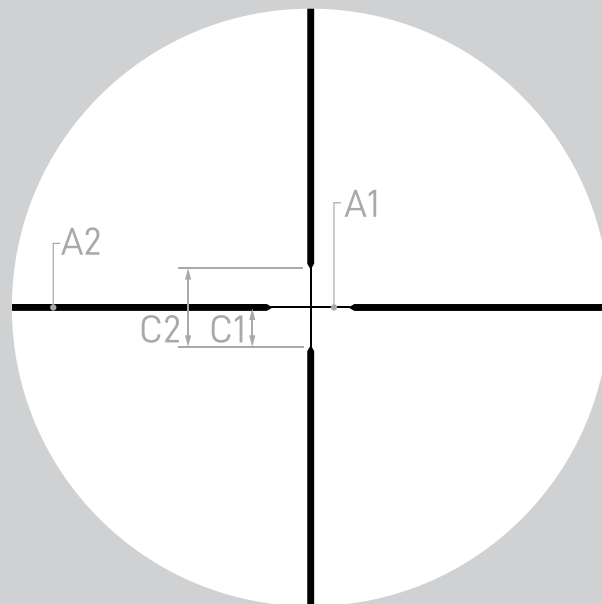

ATHLON
RIDICULOUSLY GOOD OPTICS

CENTER X

Neos HMR Riflescope

SECOND FOCAL PLANE

RETICLE MANUAL

THE ATHLON® CENTER X RETICLE

Center X Reticle is a perfect choice for shooters wishing to have a clear field of view with a more traditional cross-hair. The Center X reticle allows shooters to quickly view their target while maintaining one distinct aiming point on their reticle. The heavy posts stand out nicely against cover and in twilight conditions, pointing boldly to the intersection.

For 2-7x32 reticle subtension is valid at 7x.

For 3-9x40 reticle subtension is valid at 9x.

For 4-12x40 reticle subtension is valid at 12x.

For 6-18x50 reticle subtension is valid at 18x.

Application: Hunting

SUBTENSIONS IN MOA

A1	A2
0.18*	0.7*
C1	C2
4 5	9

*For 3-9x40, 4-12x40, 6-18x50: see table above
For 2-7x32: A1 = 0.35, A2 = 0.63

THE ATHLON GOLD MEDAL LIFETIME WARRANTY*

Demand the most from your equipment. When things go unexpectedly or accidents happen, rest assured, Athlon Optics carry a lifetime transferable warranty. Athlon guarantees to repair or replace your product if damaged through normal use. No charge; No receipt; No Registration required.