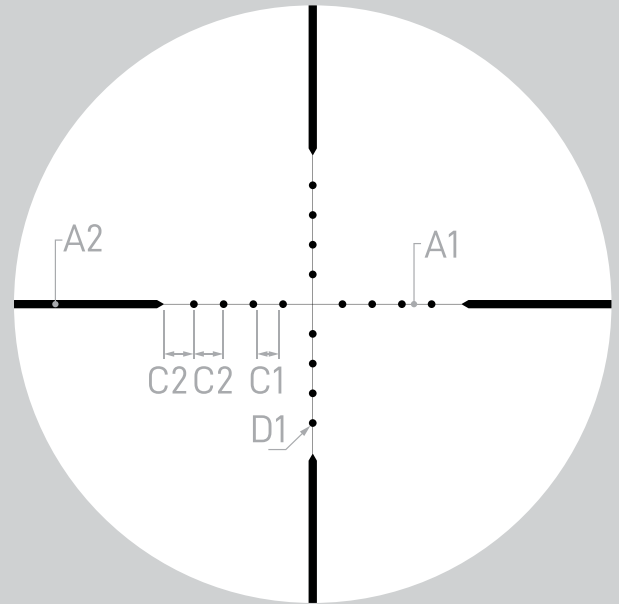

ATHLON
RIDICULOUSLY GOOD OPTICS

MIL-DOT

Neos HMR Riflescope

SECOND FOCAL PLANE

RETICLE MANUAL

THE ATHLON® MIL-DOT RETICLE

The Athlon® MIL-DOT reticle is one of the most accurate, versatile means of estimating ranges using a manual optical device. The Mil-Dot allows the user to do range estimations, holdover and wind drift compensation as well as for precise leads for moving targets.

For 4-12x40 reticle subtension is valid at 12x.

Application: Hunting

SUBTENSIONS IN MIL

| A1 | A2 | C1 |
|------|------|------|
| 0.05 | 0.25 | 0.75 |
| C2 | D1 | |
| 1 | 0.25 | |

THE ATHLON GOLD MEDAL LIFETIME WARRANTY*