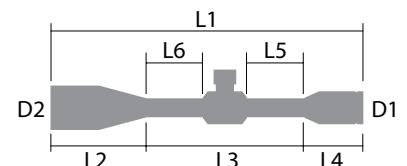

SPECS

Power	5-30x
Obj. Lens	56 mm
Tube Size	34 mm
Turrets	Exposed E / Capped W
Eye Relief	3.54"
FoV @100Y	23.3-3.9 ft
Click Value	0.25 MOA
Adjustment Per Rotation	25 MOA
Total Elevation Adjustment	100 MOA
Total Windage Adjustment	70 MOA
Parallax Adjustment	Side Focus 20yds-∞
Purging Material	Argon
Weight	38.5 oz

DIMENSIONS

L1	L2	L3	L4	L5	L6	D1	D2
15.3"	4.8"	6.8"	3.7"	2.7"	2.36"	1.83"	2.5"

**SHARP, TIGHT
AND PRICED
JUST RIGHT!**