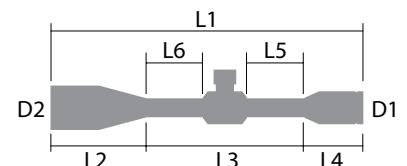

### SPECS

Power	5-30x
Obj. Lens	56 mm
Tube Size	34 mm
Turrets	Exposed E / Capped W
Eye Relief	3.54"
FoV @100Y	23.3-3.9 ft
Click Value	0.1 MIL
Adjustment Per Rotation	10 MIL
Total Elevation Adjustment	30 MIL
Total Windage Adjustment	23 MIL
Parallax Adjustment	Side Focus 20yds-∞
Purging Material	Argon
Weight	38.5 oz

### DIMENSIONS

L1	L2	L3	L4	L5	L6	D1	D2
15.3"	4.8"	6.8"	3.7"	2.7"	2.36"	1.83"	2.5"

**SHARP, TIGHT  
AND PRICED  
JUST RIGHT!**