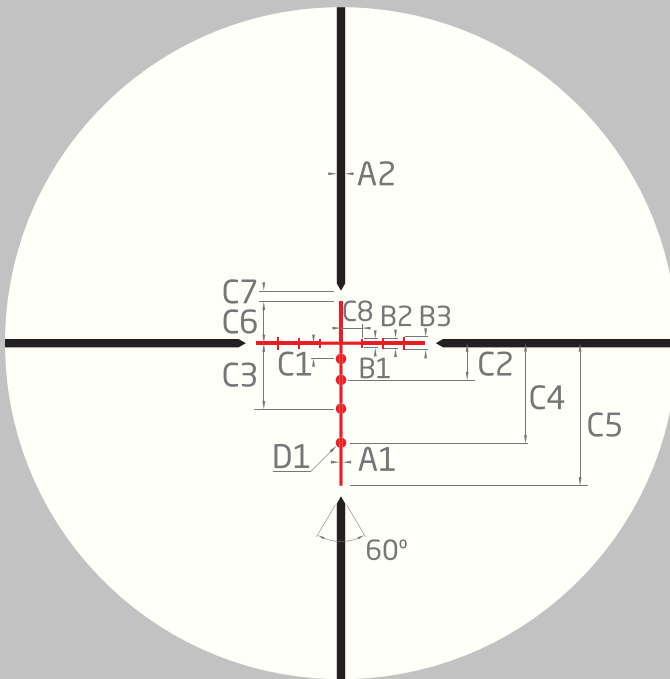

BDC 600 IR Reticle

BDC 600 IR was designed to deliver a high level of precision at extended targets that can be used with today's most popular rifle cartridges.

BDC 600 IR	A1	A2	B1	B2	B3	C1	C2
SUBTENSIONS IN MOA	.3	.8	.8	1	1.2	1.5	3.5
	C3	C4	C5	C6	C7	C8	D1
	6.25	9.5	13.6	4	1	2	1