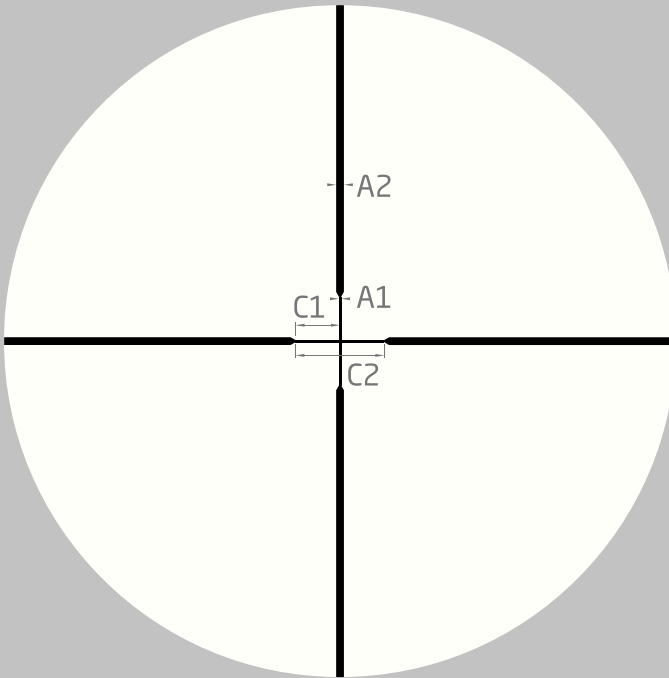

## Center X Reticle

Center X Reticle is a perfect choice for shooters wishing to have a clear field of view with a more traditional crosshair. The Center X reticle allows shooters to quickly view their target while maintaining one distinct aiming point on their reticle. The heavy posts stand out nicely against cover and in twilight conditions, pointing boldly to the intersection.

Center X	A1	A2	C1	C2
SUBTENSIONS IN MOA	.25	.9	6.5	13