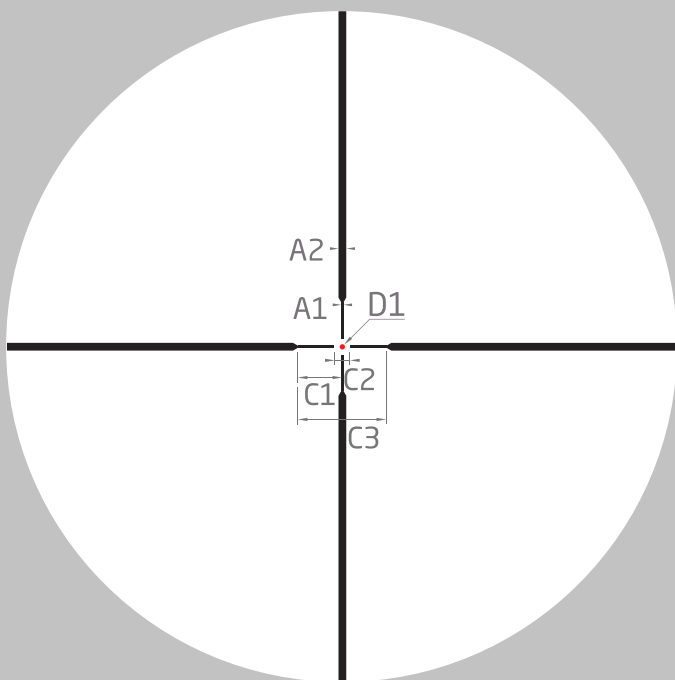

## AHMC SFP IR MOA Reticle

AHMC SFP IR MOA is a traditional hunting style reticle with an illuminated center-dot. The outside crosshair is bold, and prominently stands out against backgrounds that are tough to differentiate. It tapers down to a fine crosshair with a floating center-dot to reduce target obstruction, while drawing your eye to the center of the reticle.