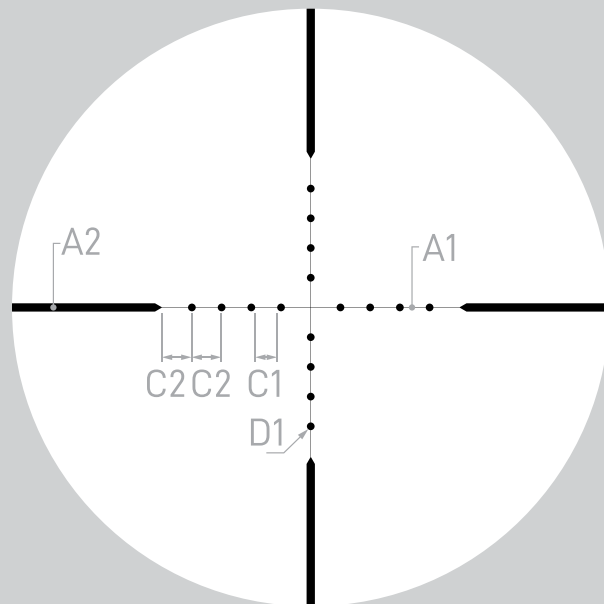

THE ATHLON® MIL-DOT RETICLE

MIL-DOT reticle is one of the most accurate, versatile means of estimating ranges using a manual optical device. The Mil Dot allows the user to do range estimations, holdover and wind drift compensation as well as for precise leads for moving targets.

For 3-12x40 reticle subtension is valid at 12x.

For 4-16x40 reticle subtension is valid at 16x.

Application: Hunting

SUBTENSIONS IN MIL

A1	A2	C1
0.05	0.25	0.75
C2	D1	
1	0.25