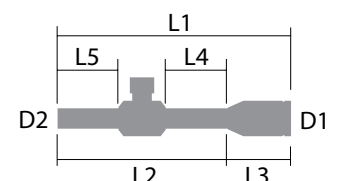

### SPECS

Power	1-6X
Obj. Lens	24 mm
Tube Size	30 mm
Turrets	Capped
Eye Relief	3.8"
FoV @100Y	108-17.6 ft
Click Value	0.25 MOA
Adjustment Per Rotation	30 MOA
Total Elevation Adjustment	150 MOA
Total Windage Adjustment	150 MOA
Parallax Adjustment	Fixed @ 100 yds
Purging Material	Argon
Weight	18.1 oz

### DIMENSIONS

L1	L2	L3	L4	L5	D1	D2
10.6"	7"	3.7"	2.3"	3.5"	1.7"	1.2"

**SHARP, TIGHT  
AND PRICED  
JUST RIGHT!**