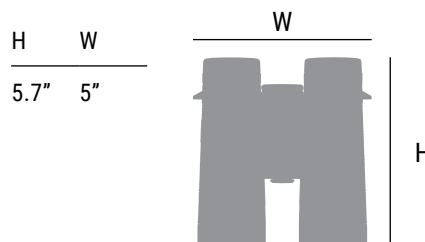

ALL FEATURES

- HD GLASS
- ADVANCED FULLY MULTI-COATED LENSES
- BAK4 PRISMS
- NITROGEN PURGED
- LONG EYE RELIEF
- CLOSE FOCUS
- TWIST UP EYECUPS
- WATERPROOF

SPECS

Power	8X
Obj. Lens	42 mm
Eye Relief	17.9 mm
FoV Angular	7.1°
FoV ft @1000Y	371 ft
FoV m @1000M	124 m
Close Focus	13.1 ft
Interpupillary Distance	56-77 mm
Weight	20.8 oz

DIMENSIONS

**SHARP, TIGHT
AND PRICED
JUST RIGHT!**