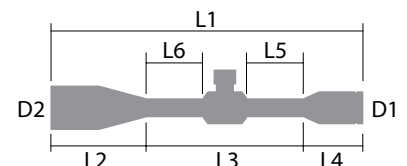

SPECS

Power	6-24X
Obj. Lens	56 mm
Tube Size	30 mm
Turrets	Exposed / Locking
Eye Relief	3.7"
FoV @100Y	19.9-5.12 ft
Click Value	0.25 MOA
Adjustment Per Rotation	25 MOA
Total Elevation Adjustment	70 MOA
Total Windage Adjustment	70 MOA
Parallax Adjustment	Side Focus 10yds-∞
Purging Material	Argon
Weight	32.3 oz

DIMENSIONS

L1	L2	L3	L4	L5	L6	D1	D2
14.4"	4.8"	6.0"	3.6"	2.5"	2.1"	1.8"	2.5"

**SHARP, TIGHT
AND PRICED
JUST RIGHT!**