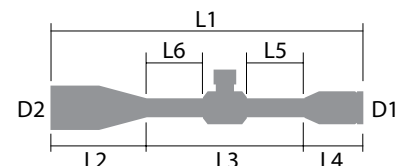

SPECS

Power	6-24X
Obj. Lens	56 mm
Tube Size	30 mm
Turrets	Exposed / Locking
Eye Relief	3.7"
FoV @100Y	19.9-5.12 ft
Click Value	0.1 MIL
Adjustment Per Rotation	10 MIL
Total Elevation Adjustment	20 MIL
Total Windage Adjustment	20 MIL
Parallax Adjustment	Side Focus 10yds-∞
Purging Material	Argon
Weight	32.3 oz

DIMENSIONS

L1	L2	L3	L4	L5	L6	D1	D2
14.4"	4.8"	6.0"	3.6"	2.5"	2.1"	1.8"	2.5"

**SHARP, TIGHT
AND PRICED
JUST RIGHT!**