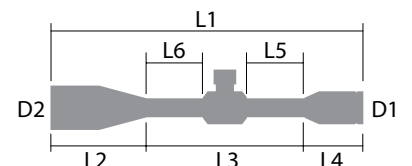

### SPECS

Power	6-24X
Obj. Lens	56 mm
Tube Size	30 mm
Turrets	Exposed / Locking
Eye Relief	3.7"
FoV @100Y	19.9-5.12 ft
Click Value	0.1 MIL
Adjustment Per Rotation	10 MIL
Total Elevation Adjustment	20 MIL
Total Windage Adjustment	20 MIL
Parallax Adjustment	Side Focus 10yds-∞
Purging Material	Argon
Weight	32.3 oz

### DIMENSIONS

L1	L2	L3	L4	L5	L6	D1	D2
14.4"	4.8"	6.0"	3.6"	2.5"	2.1"	1.8"	2.5"

**SHARP, TIGHT  
AND PRICED  
JUST RIGHT!**