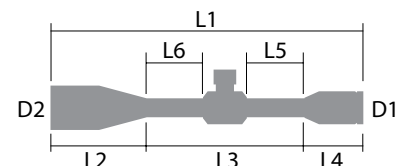

### SPECS

Power	6-24X
Obj. Lens	56 mm
Tube Size	30 mm
Turrets	Exposed / Locking
Eye Relief	3.7"
FoV @100Y	19.9-5.12 ft
Click Value	0.1 MIL
Adjustment Per Rotation	10 MIL
Total Elevation Adjustment	20 MIL
Total Windage Adjustment	20 MIL
Parallax Adjustment	Side Focus 10yds-∞
Purging Material	Argon
Weight	32.3 oz

### DIMENSIONS

L1	L2	L3	L4	L5	L6	D1	D2
14.4"	4.8"	6.0"	3.6"	2.5"	2.1"	1.8"	2.5"

**SHARP, TIGHT  
AND PRICED  
JUST RIGHT!**