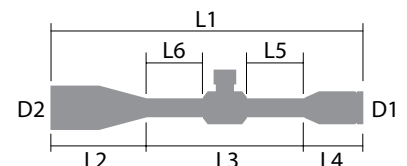

SPECS

Power	15-60X
Obj. Lens	56 mm
Tube Size	30 mm
Turrets	Exposed / Locking Windage
Eye Relief	3.7"
FoV @100Y	7.84-1.94 ft
Click Value	0.125MOA
Adjustment Per Rotation	10 MOA
Total Elevation Adjustment	56 MOA
Total Windage Adjustment	56 MOA
Parallax Adjustment	Side Focus 10yds-∞
Purging Material	Argon
Weight	38.4 oz

DIMENSIONS

L1	L2	L3	L4	L5	L6	D1	D2
15.9"	7.3"	5.6"	3.0"	1.6"	2.25"	1.8"	2.5"

**SHARP, TIGHT
AND PRICED
JUST RIGHT!**