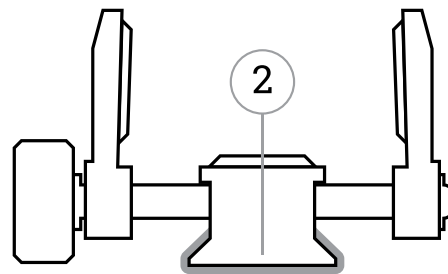

### TOP FEATURES

1.  
Bottom &  
Sidewall  
Pads

2.  
Arca Type  
Mount  
Compatible

### SPECS

Clamping Range

1.1 - 2.6"

Mounting Base

Arca Type; 1/4" thread

Dimensions

3 x 4.5 x 4.1"

Weight