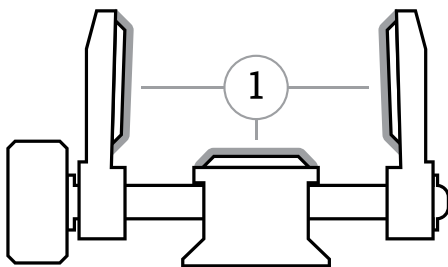

PRODUCT	MODEL	SKU#
SADDLE MOUNT (TRIPOD MOUNTING ACCESSORY)	SADDLE MOUNT	706010

### TOP FEATURES

1.  
Bottom &  
Sidewall  
Pads

2.  
Arca Type  
Mount  
Compatible

### SPECS

Clamping Range

1.1 - 2.6"

Mounting Base

Arca Type; 1/4" thread

Dimensions

3 x 4.5 x 4.1"

Weight