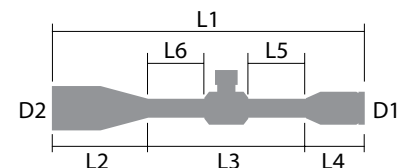

### RETICLE COLOR OPTIONS

SHARP, TIGHT  
AND PRICED  
JUST RIGHT!

PRODUCT	MODEL	RETICLE	SKU#	PAGE
CRONUS ATS THERMAL SCOPE	35-400	5 MOA RETICLES 5 MIL RETICLES	210130	2/2

THERMAL SENSOR	400 x 300 @12µm			
NETD	≤25mK @ 77°F/25°C			
DISPLAY RESOLUTION	1440 x 1080			
DISPLAY	0.39" OLED			
LENS SYSTEM	35 mm F1.0			
FIELD OF VIEW	7.8° x 5.9°			
BASE MAGNIFICATION	2.65X			
COMBINED MAGNIFICATION	10.6X			
EYE RELIEF	1.9"			
DETECTION RANGE	2620 Yds			
RECOGNITION RANGE	1090 Yds			
COLOR PALETTES	White Hot, Black Hot, Adjustable Red Hot, Green Hot, Iron Red, Blue Hot			
RETICLE	10 Built-in Reticles (5 MOA, 5 MIL)			
RETICLE ADJUSTMENT	Digital			
DISTANCE MEASUREMENT	Stadiametric Ranging			
VIDEO RECORD / SNAPSHOT	1440 x 1080			
BUILT-IN MEMORY	64 GB			
WI-FI CONNECTION	Yes			
STANDBY MODE	Yes			
BATTERY	1 Built-in Battery, and 2 Spare External Batteries			
BATTERY LIFE	≥ 10 h @ 77°F/25°C			
EXTERNAL POWER	5V2A Adapter (USB Type-C)			
WORKING TEMPERATURE	-22°F to 122°F / -30°C to 50°C			
WATERPROOF	IP67			
WEIGHT	35.3 oz			
ZEROING PROFILES	10			

### DETAILED DIMENSIONS

L1	L2	L3	L4	L5	L6	D1	D2
14.3"	4.5"	5.6"	4.2"	1.9"	1.9"	1.75"	2.35"

**SHARP, TIGHT  
AND PRICED  
JUST RIGHT!**