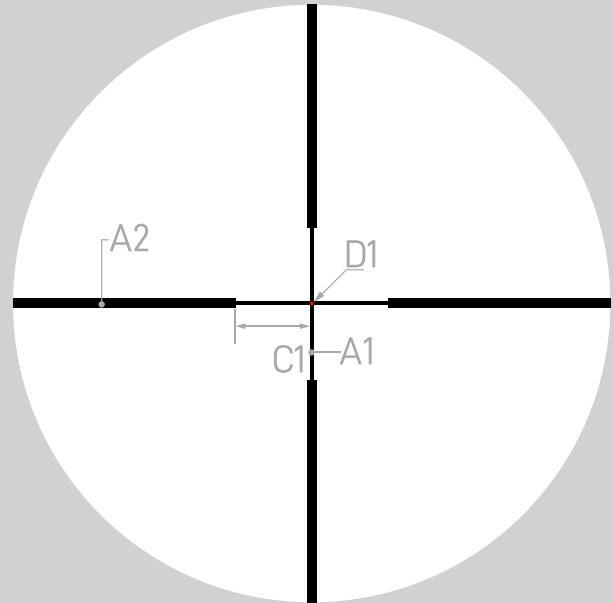

THE ATHLON® AHMC1 FIBER DOT IR MOA RETICLE

Athlon's AHMC1 Fiber Dot IR reticle is a traditional hunting style reticle with an illuminated fiber optic center-dot, providing a sharper and more precise dot. The outside crosshair is bold, and prominently stands out against backgrounds that are tough to differentiate. It steps down to a fine crosshair with a center-dot to reduce target obstruction, while drawing your eye to the center of the reticle.

For 2.5-15x42 reticle subtension is valid at 15x.

For 4-24x50 reticle subtension is valid at 16x.

Application: Hunting

SUBTENSIONS IN MOA - 2.5-15x42

A1	A2	C1	D1
0.26	1.04	10.42	0.2

SUBTENSIONS IN MOA - 4-24x50

A1	A2	C1	D1
0.25	1	10	0.19